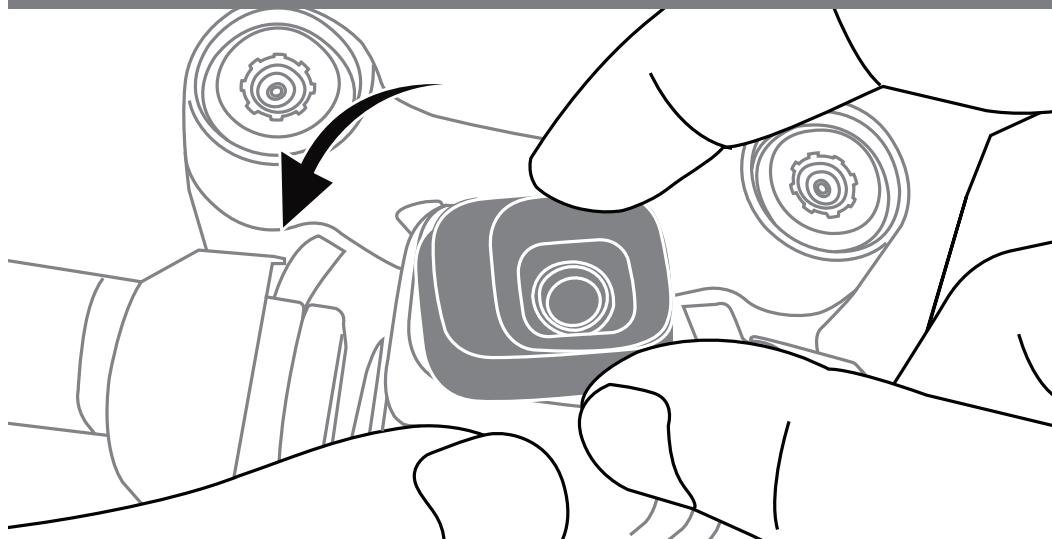

 **FREEWELL**

INSTALLATION GUIDE

FW-MN3

Remove your blank frame by twisting it counterclockwise.

Install the filter by twisting it clockwise.