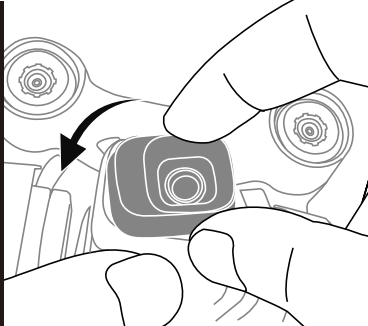

[www.freewellgear.com](http://www.freewellgear.com)  
[care@freewellgear.com](mailto:care@freewellgear.com)

**FREEWELL**

A close-up, angled view of a Freewell Mini 4 Pro action camera. The camera is light blue with a black lens and a prominent orange protective cover over the lens. The background is a blurred, light-colored surface.

**MINI 4 PRO  
INSTALLATION GUIDE**

Remove your  
blank frame by  
twisting it  
counterclock-  
wise.

Install the filter  
by twisting it  
clockwise.