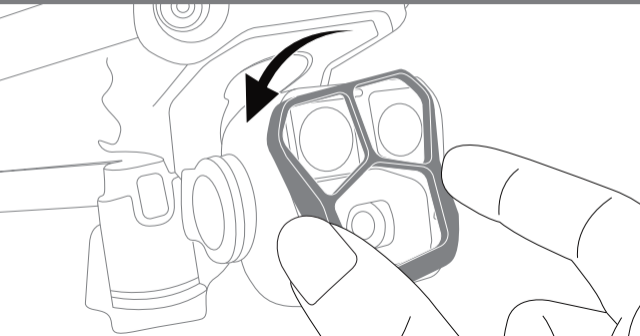

 **FREEWELL**

INSTALLATION GUIDE

FW-M3P

Remove your clear filter by twisting it counterclockwise.

Line up the locking tab PRESS & TWIST clockwise.