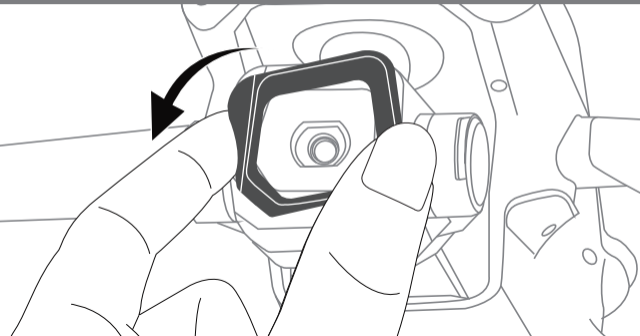

# INSTALLATION GUIDE

FW-M3C

Remove your clear filter by twisting it counterclockwise.

Line up the locking tab PRESS & TWIST clockwise.