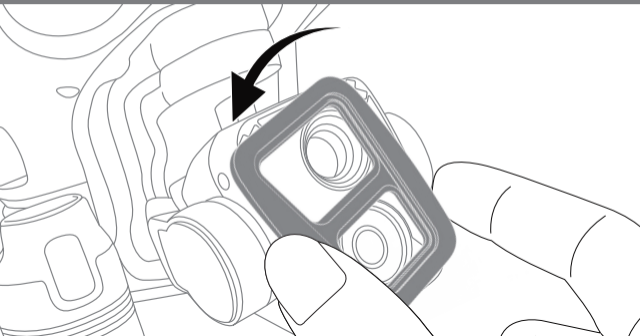

# INSTALLATION GUIDE

FW-A3

Remove your clear filter by twisting it counterclockwise.

Line up the locking tab PRESS & TWIST clockwise.